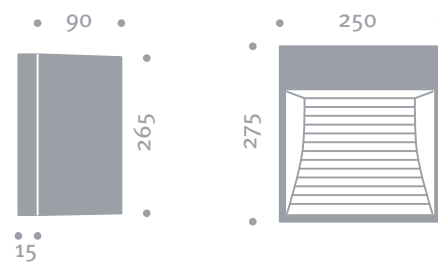

Light distribution

Drawing

Recessing box included

URBAN

URBAN | 22.03011.1V001
LED 7W SKI (3000K) ASYM

Luminaire housing and cover frame made of aluminium
With installation housing made of plastic
Light emission from tempered glass, satin-finished
Light distribution: asymmetrical, down light
Equipped 7W (3000K) (230V/50Hz)
Ingress protection IP65, protection rating I
Colour: DB 703

Connection: Terminal up to 3 x 10 mm² in the luminaire
L80 B10 50.000h | CRI 80 | MacAdam 3

Light distribution

Drawing

Recessing box included