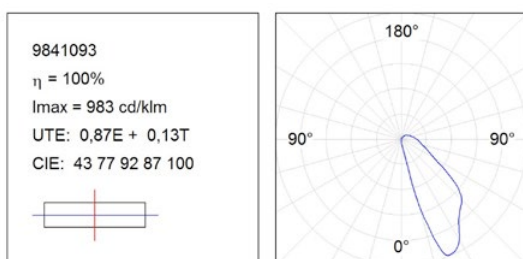

Light distribution