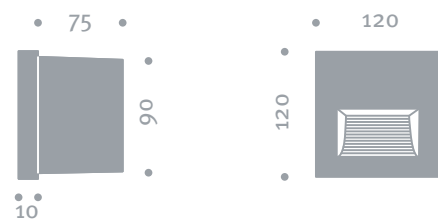

MINI URBAN

MINI URBAN | 22.04011.1V001

LED 4.8W SKI (2700K) ASYM

Luminaire housing and cover frame made of aluminium

With installation housing made of plastic

Light emission from tempered glass, satin-finished

Light distribution: asymmetrical, down light

Equipped 4.8W (2700K) (230V/50Hz)

Ingress protection IP65, protection rating I

Colour: DB 703

Connection: Terminal up to 3 x 2.5 mm² in the luminaire

L70 20.000h | CRI 80 | MacAdam 4

Light distribution

Drawing

Recessing box included

URBAN

URBAN | 22.03011.1V001
LED 7W SKI (3000K) ASYM

Luminaire housing and cover frame made of aluminium
With installation housing made of plastic
Light emission from tempered glass, satin-finished
Light distribution: asymmetrical, down light
Equipped 7W (3000K) (230V/50Hz)
Ingress protection IP65, protection rating I
Colour: DB 703

Connection: Terminal up to 3 x 10 mm² in the luminaire
L80 B10 50.000h | CRI 80 | MacAdam 3

Light distribution

Drawing

Recessing box included