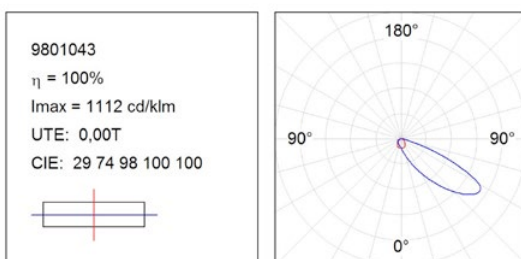

Light distribution